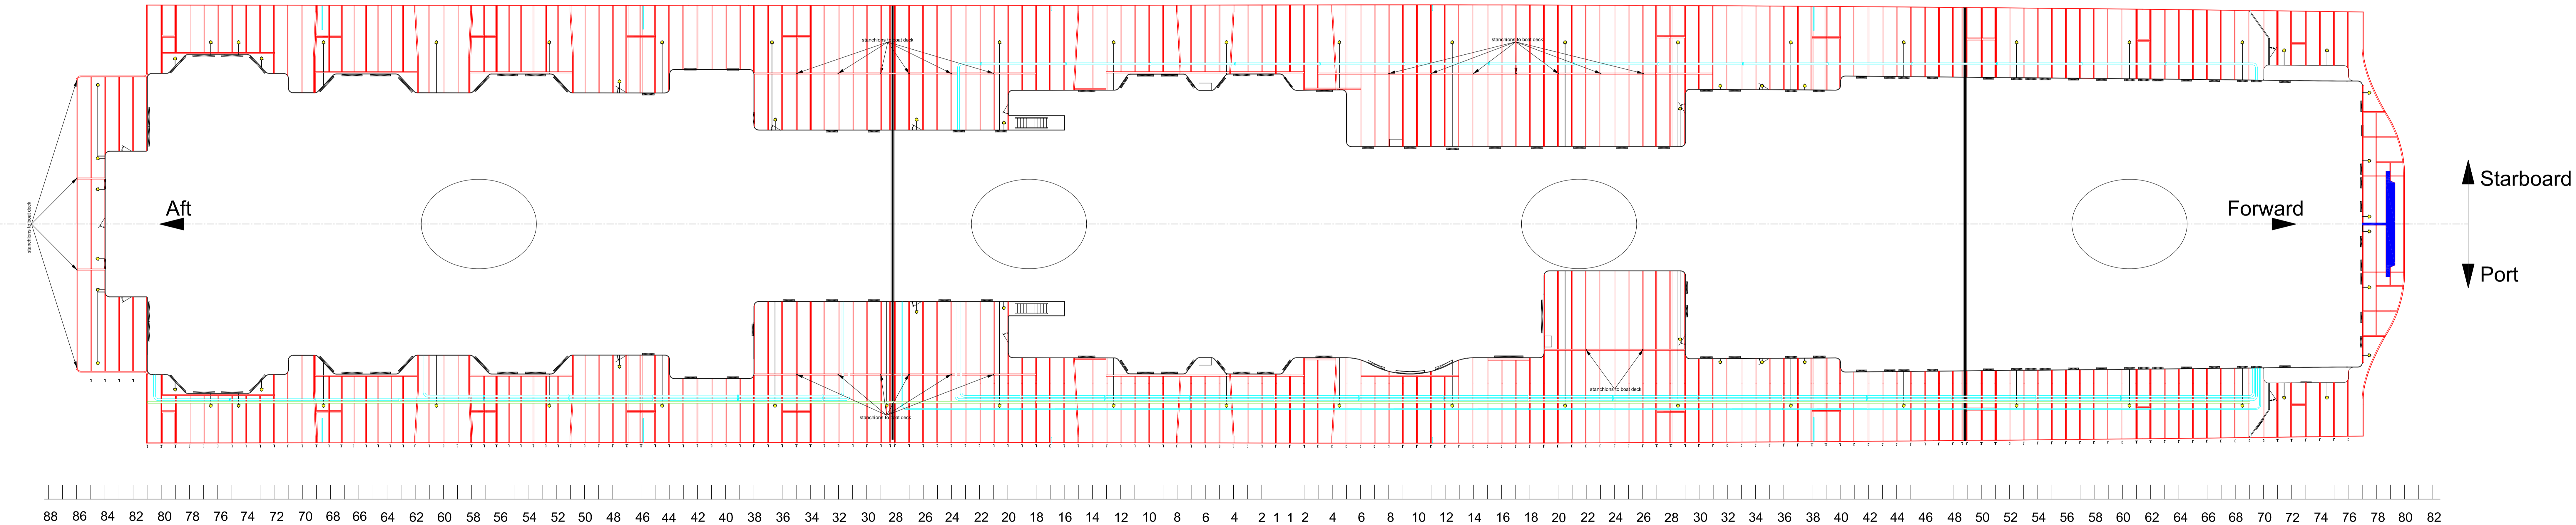

Legend

- Deck Beams █
- Water Pipes █
- Ventilation Trunk █
- Overhead Electric Lamps █
- Telegraphs mechanical equipment shroud █

Underside of Boat Deck